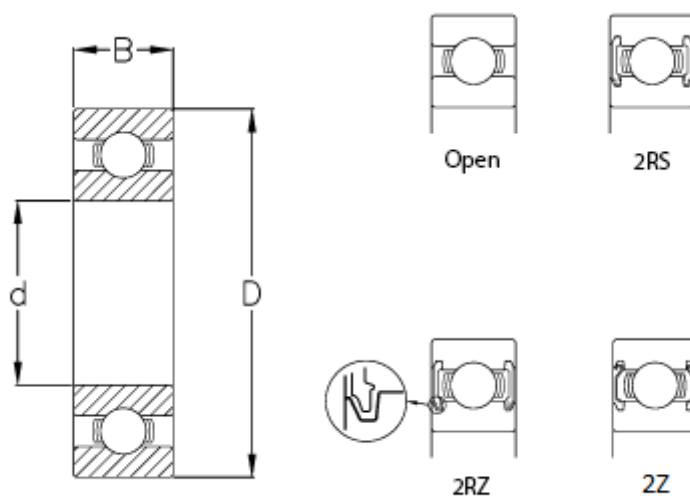

Data Sheet

Article number: 57960216006801

Description: CeramicSpeed hybrid bearing Insulate sealed
6332-CSB

Measures

B	= 68
Ball grade	= 20
C (KN)	= 300
C0	= 325
d	= 160
D	= 340
Max rpm.	= 2800
Type	= 6332